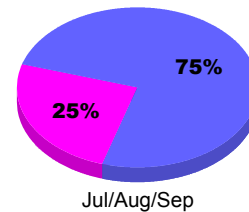

Status Quo Clubs Compared to Status Quo Members

■ Status Quo Clubs
 ■ Total Status Quo Members

MEMBERSHIP

Membership Results
2012-2013

Membership
2011-2012

Month	Net Memb Goal	Actual New Memb	Actual Dropped Memb	Gain/Loss of Memb	Gain/Loss of Memb
Jul/Aug/Sep	0	26	-13	13	-10
Totals	0	26	-13	13	-10

Membership Results 2012-2013

Goal, New, Dropped, Gain/Loss

■ Goal
 ■ Actual
 ■ Dropped
 ■ Gain Loss

Comparison of Membership Gain/Loss

Current Year Compared to the Previous Year

■ Current Year
 ■ Previous Year

Gender Comparison 2012-2013

Jul/Aug/Sep

■ Male
 ■ Female